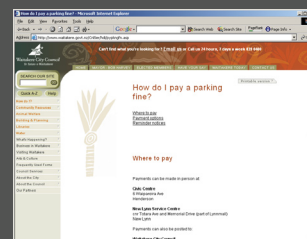

www.waitakere.govt.nz

Waitakere sub-page